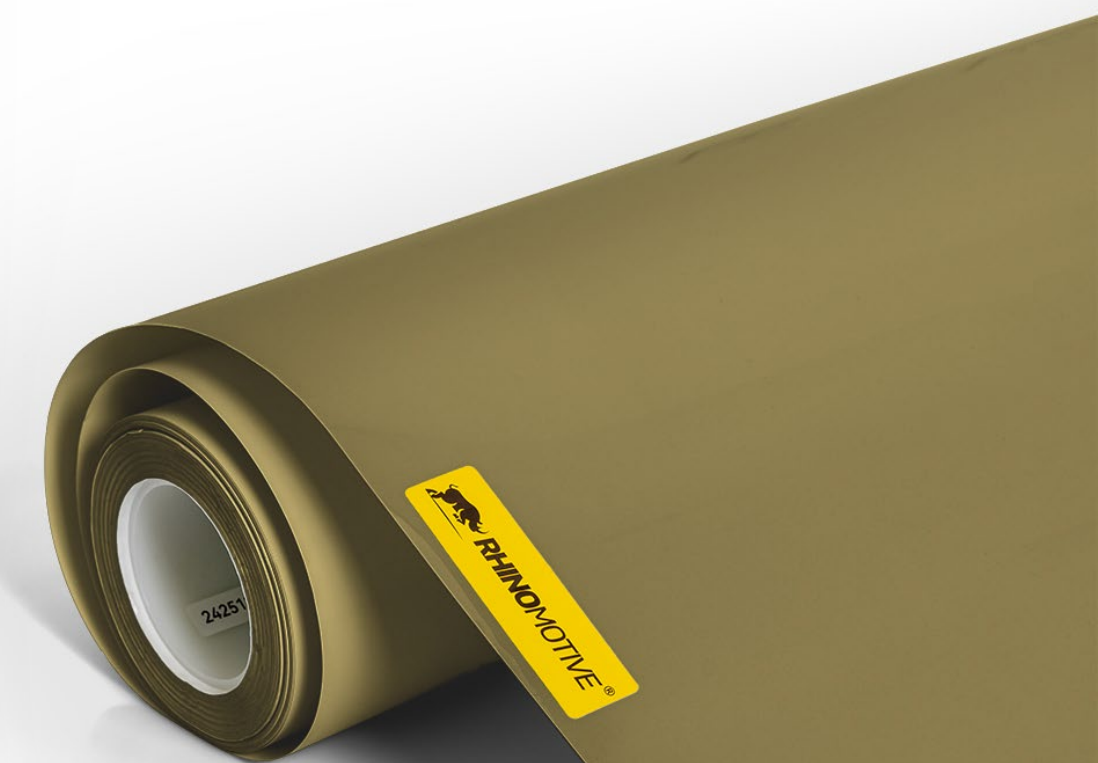

COLOURED

PAINT PROTECTION FILM

rhinomotive.com

AVAILABLE IN 43 COLOURS

A state-of-the-art coloured Paint Protection Film (PPF) engineered to seamlessly integrate the best features of PPF with an integrated Ceramic Coating. This innovative film includes a powerful topcoat that delivers self-healing protection and super hydrophobic, self-cleaning capabilities. It prevents colour fading and protects your paintwork from scratches, pesky insects, bird droppings, and stone chips. The result is a smooth surface with exceptional gloss and no orange-peel effect.

1. R3535	SAGE GREEN	16. R3550	ROSE PINK	31. R3574	GREY COTTON CANDY
2. R3536	OLIVE GREEN	17. R3553	RACING RED	32. R3576	CALIFORNIA RED
3. R3537	SAHARA BEIGE	18. R3554	LIZARD GREEN	33. R3577	LAVA ORANGE
4. R3538	STONE GREY	19. R3555	HYPER COTTON CANDY	34. R3578	APPLE TREE GREEN
5. R3539	ICE WHITE	20. R3556	RACING GREEN	35. R3579	MIDNIGHT PURPLE
6. R3540	SATIN TITANIUM	21. R3557	OAK GREEN	36. R3580	ALUMINIUM SILVER
7. R3541	SATIN GUN SMOKE	22. R3558	MIDNIGHT BLUE	37. R3581	TITANIUM
8. R3542	STEALTH BLACK	23. R3566	TANGERINE ORANGE	38. R3582	GUN SMOKE
9. R3543	SLATE BLUE	24. R3567	TIFFANY BLUE	39. R3583	PIANO BLACK
10. R3544	TELE GREEN	25. R3568	MARINA BLUE	40. R3584	GREY STORM
11. R3545	ICE BLUE	26. R3569	BLUE LAGOON	41. R3585	GOLD SAND
12. R3546	ASH GREY	27. R3570	AUBERGINE PURPLE	42. R3586	CEMENT GREY
13. R3547	METAL GREY	28. R3571	DAZZLING RED	43. R3587	TWILIGHT GREEN
14. R3548	METAL BLACK	29. R3572	VERDANT GREEN		
15. R3549	BLACK SHIMMER	30. R3573	SOFT PINK		

01

**SAGE GREEN
HERCULES COLOURED PPF
60" X 75' (1.52M X 22.86M)
PN: R3535**

02

**OLIVE GREEN
HERCULES COLOURED PPF
60" X 75' (1.52M X 22.86M)
PN: R3536**

03

SAHARA BEIGE
HERCULES COLOURED PPF
60" X 75' (1.52M X 22.86M)
PN: R3537