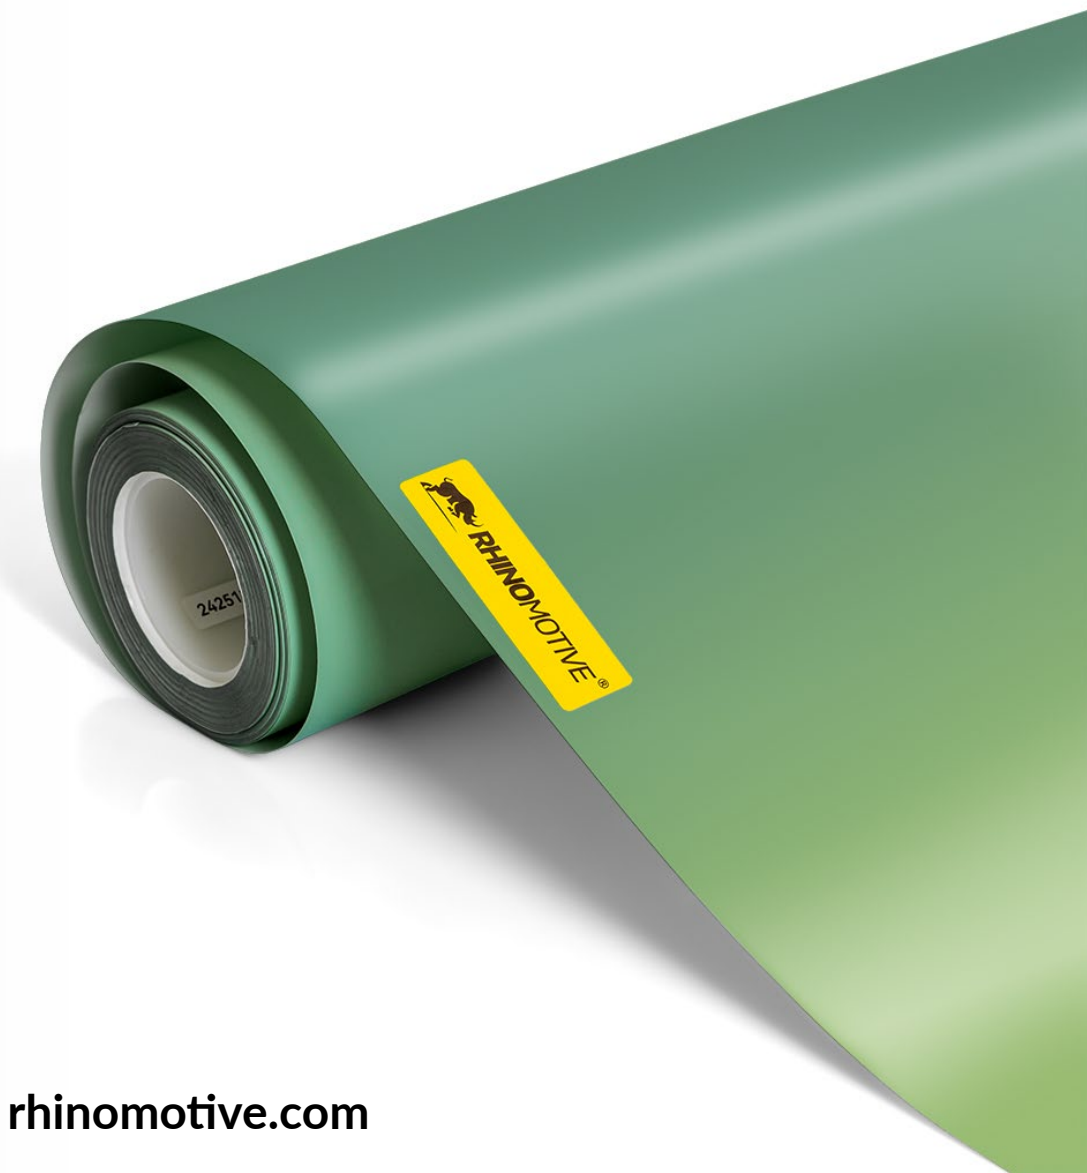

43

**TWILIGHT GREEN
HERCULES COLOURED PPF
60" X 75' (1.52M X 22.86M)
PN: R3587**