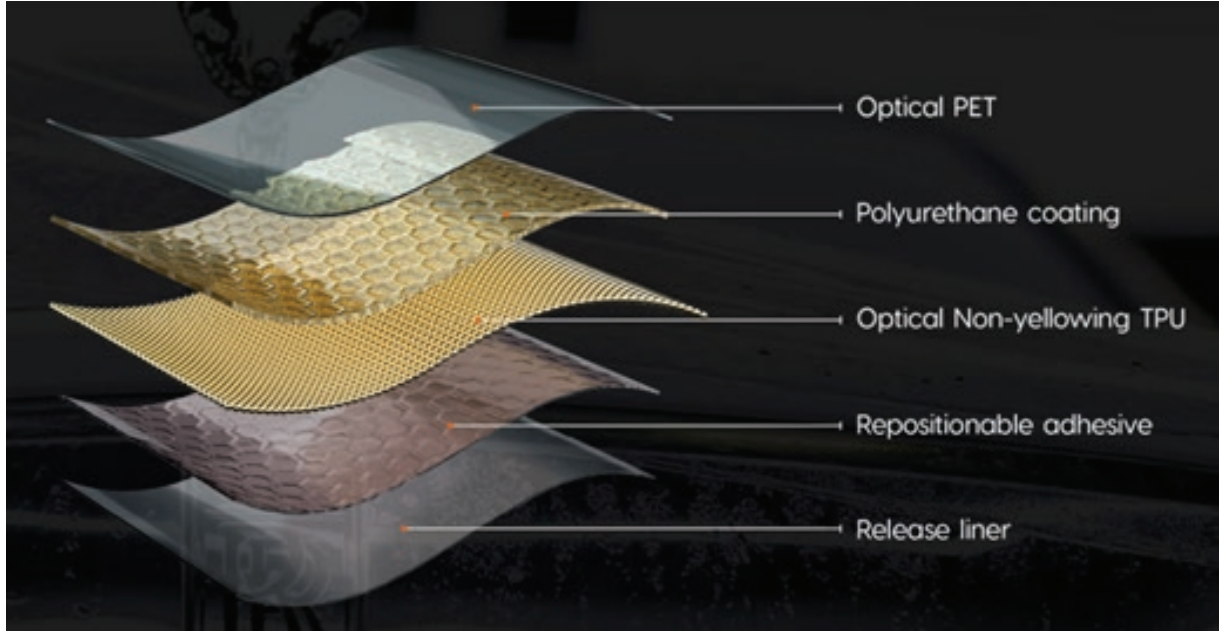

5. DIRECTIONS FOR USE

- A state-of-the-art PPF that is engineered in a way that combines the best of PPF and Ceramic Coatings.
- It has an innovative powerful topcoat that delivers self-healing protection and super hydrophobic, self-cleaning capabilities.
- This material will not leave any excessively adhesive residue, so you won't have to worry about ruining your existing paintwork after every replacement.
- It Prevents Colour fading and protects your paintwork from scratches, pesky insects, bird droppings and stone chips. It will also provide a smooth surface with exceptional gloss and no orange-peel texture.

6. SHELF LIFE

12 YEARS

7. PERFORMANCE PROPERTIES

Not Applicable

8. STORAGE

- Store in a dry and well-ventilated area at 20 - 30°C and 30 - 60% relative humidity

9. TEST REPORT

Not Applicable