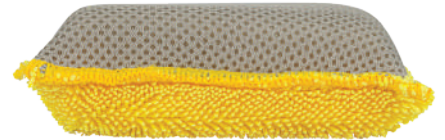

2

INCLUDED

R1806
POLISH & FINAL TOUCH MICROFIBRE CLOTH

- ✓ Designed for automotive professionals
- ✓ Scratch-free and swirl-free
- ✓ Hanging loop attachment
- ✓ High quality microfiber
- ✓ Thick and soft

3

INCLUDED

R1808
UPHOLSTERY & INTERIOR CLEANING SPONGE

- ✓ Stunning quality microfiber sponge
- ✓ Easy grip for fast cleaning
- ✓ Provides smooth finish
- ✓ Dual purpose sponge
- ✓ Scratch free
- ✓ Lint free

4

INCLUDED

R1802
MAGIC ABSORBENT TOWEL

- ✓ Thick double-sided coral velvet towel
- ✓ Scratch free, streak free and swirl free
- ✓ Durable and reusable
- ✓ Fast drying fibres
- ✓ Ultra-absorbent
- ✓ Safe for varnish
- ✓ Lint free
- ✓ Lint free

- ✓ Stunning quality microfiber sponge
- ✓ Easy grip for fast cleaning
- ✓ Provides smooth finish
- ✓ Dual purpose sponge
- ✓ Scratch free
- ✓ Lint free

7

INCLUDED

R1816

CURVED TYRE BRUSH

- ✓ Protective plastic edge prevents scratching
- ✓ Curved to fit your tyre's sidewall
- ✓ Non-slip and comfortable grip
- ✓ Lightweight brush