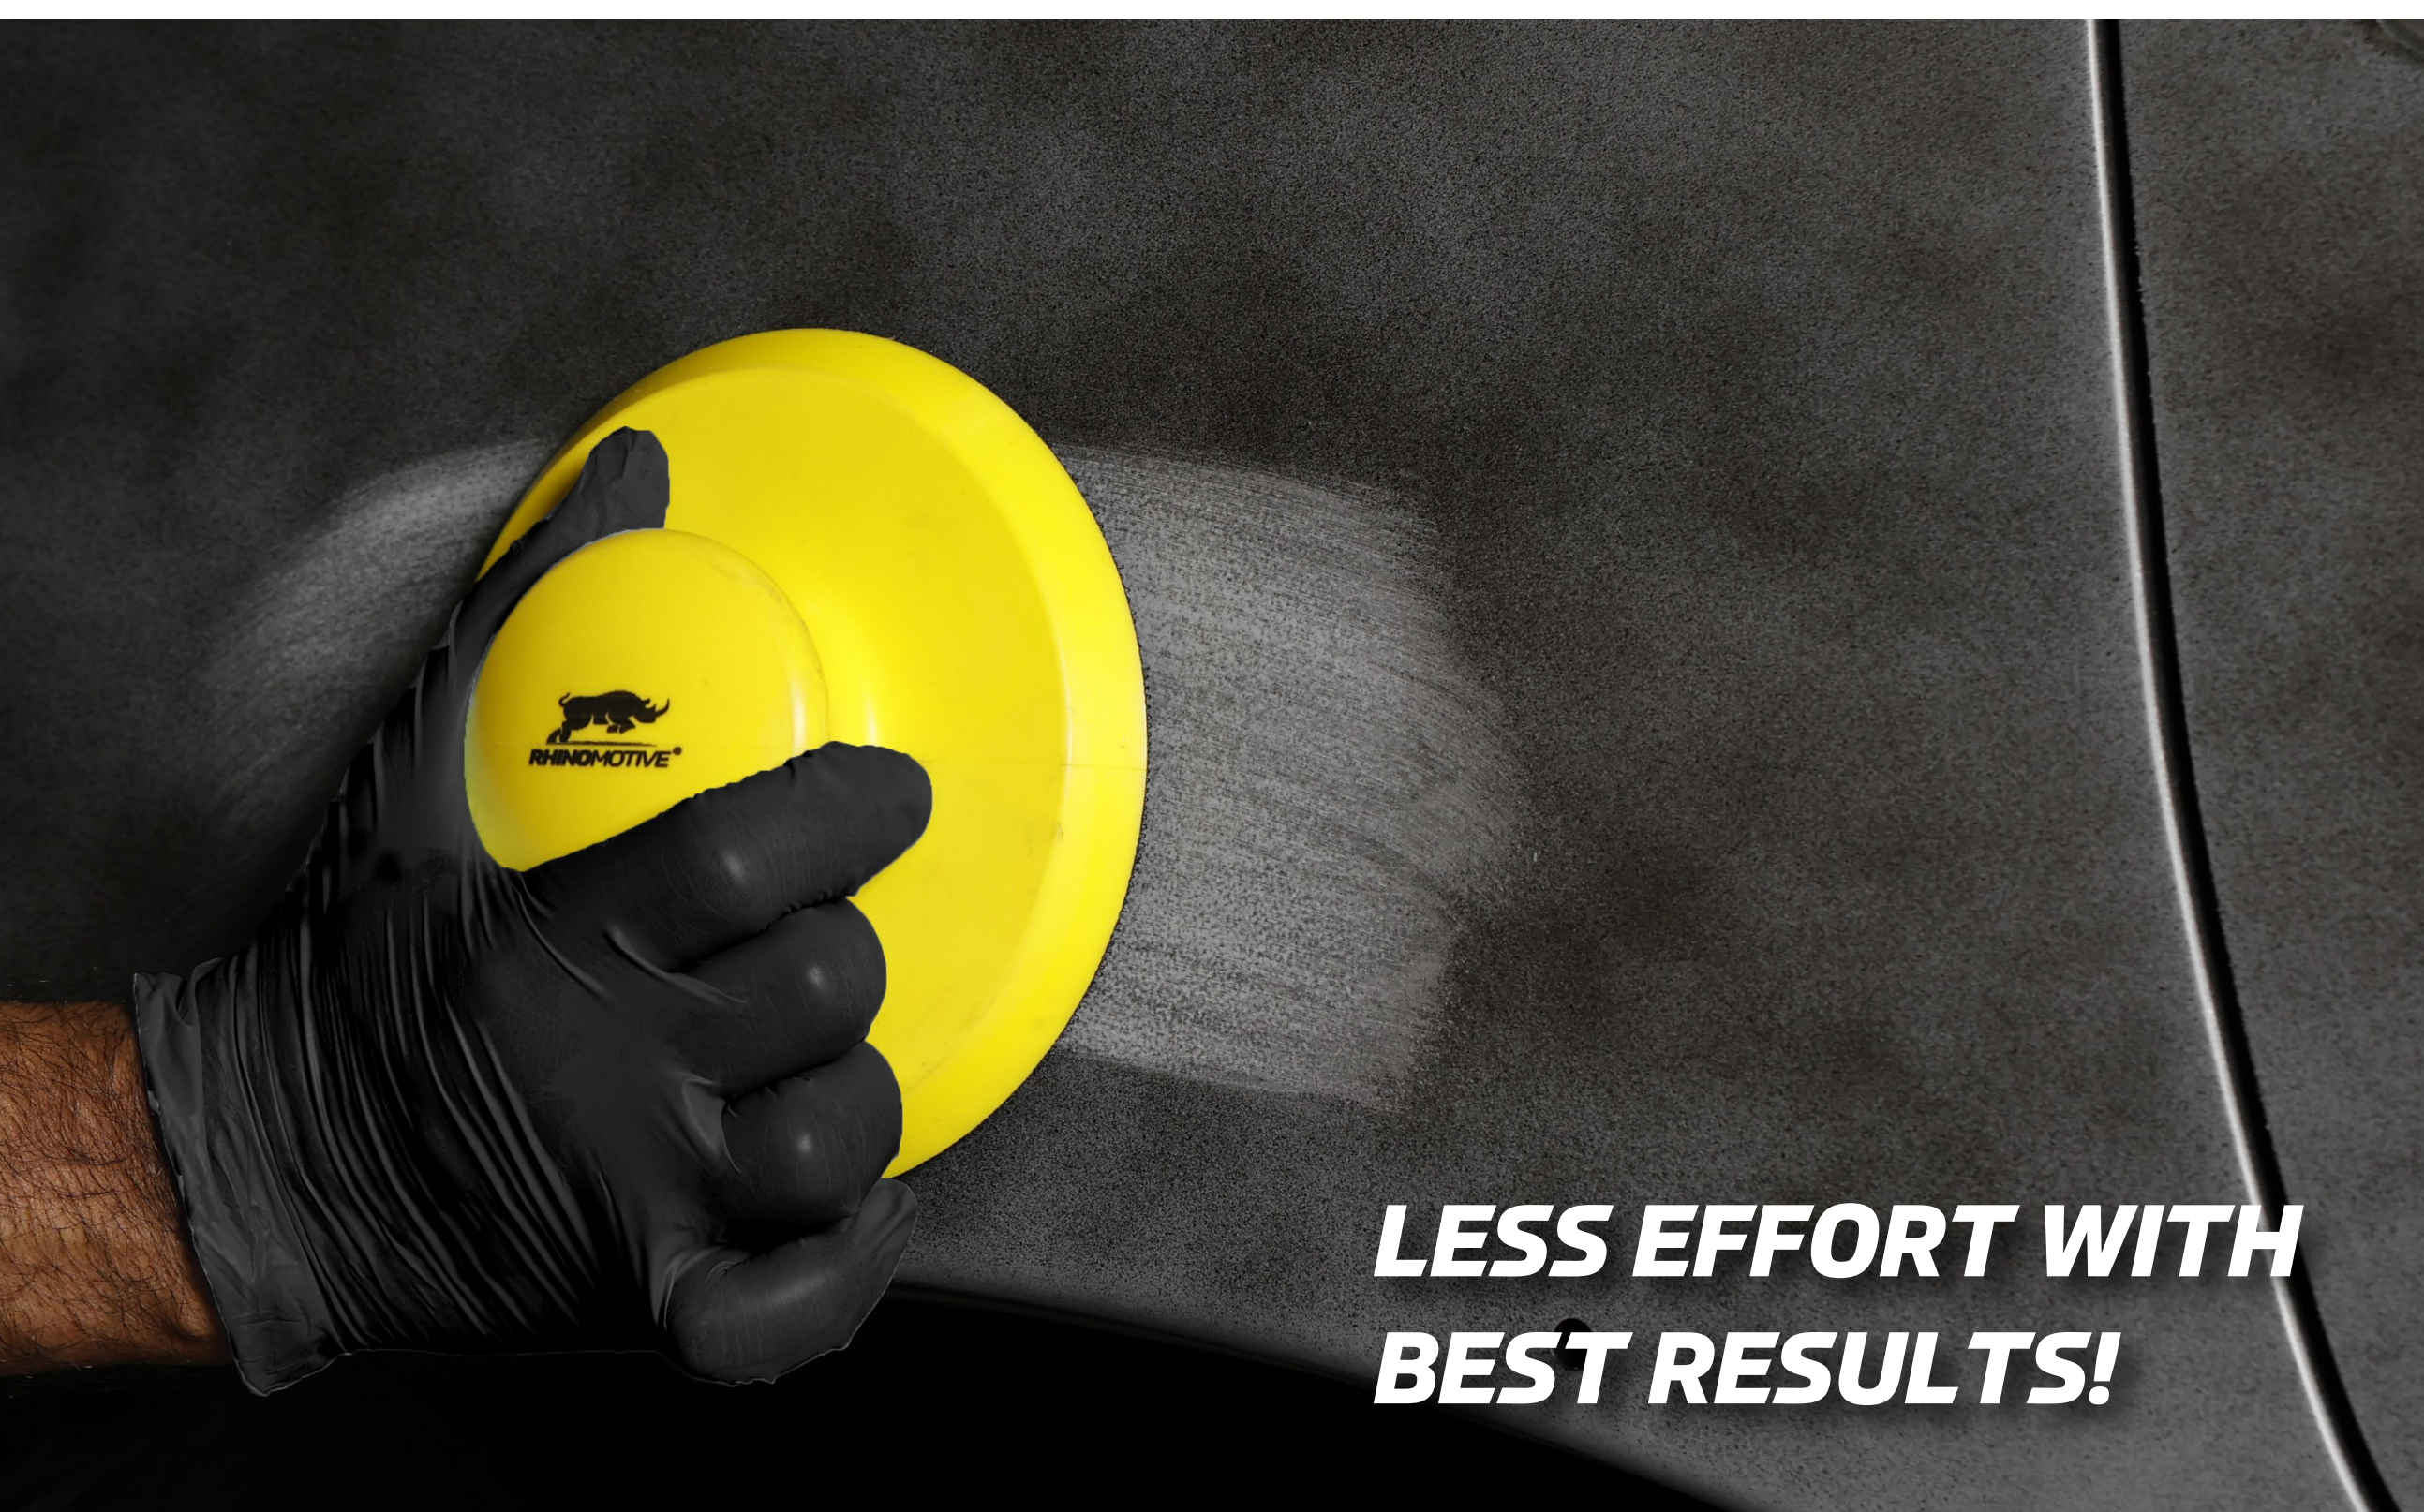

## HOOK AND LOOP SANDING BLOCK 14.8 CM

Ergonomic design. Makes sanding easier and quicker. Suitable for sanding and polishing to remove sharp edges and make surface smooth.

Comfortable grip

Lightweight

Professional Quality  
RHINOMOTIVE Product