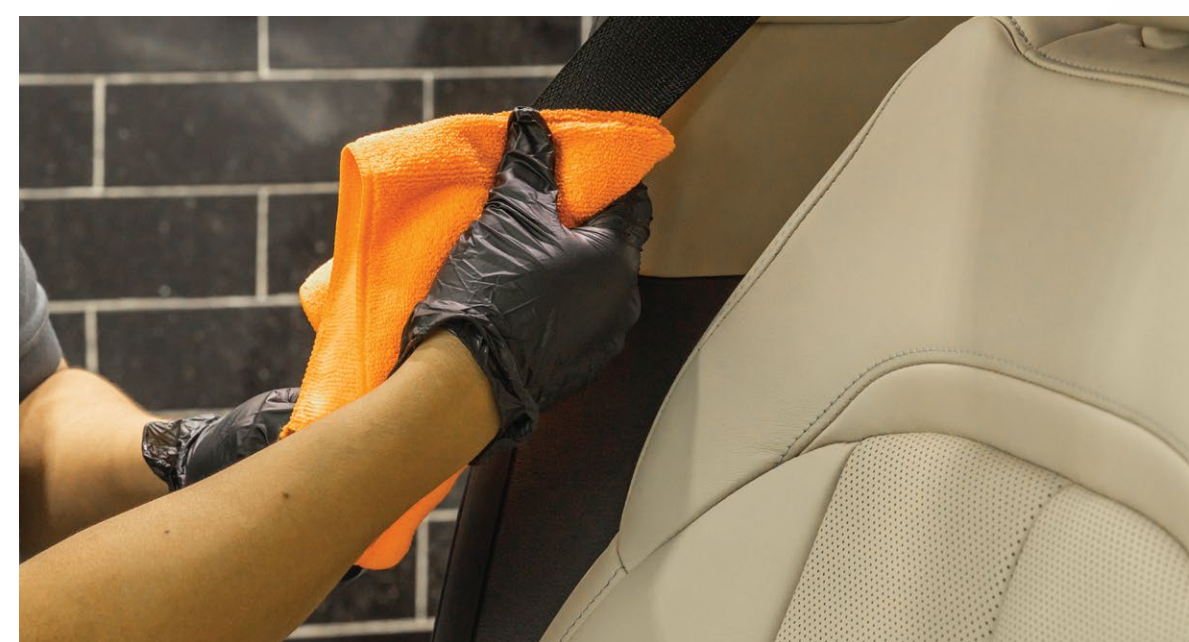

7

- Clean all seats, seat belts and latches using **R1808 Upholstery & Interior Cleaning Sponge**, **R1814 Multi-Purpose Upholstery Brush**, and **R1841 Special Interior Cleaner 19L**.