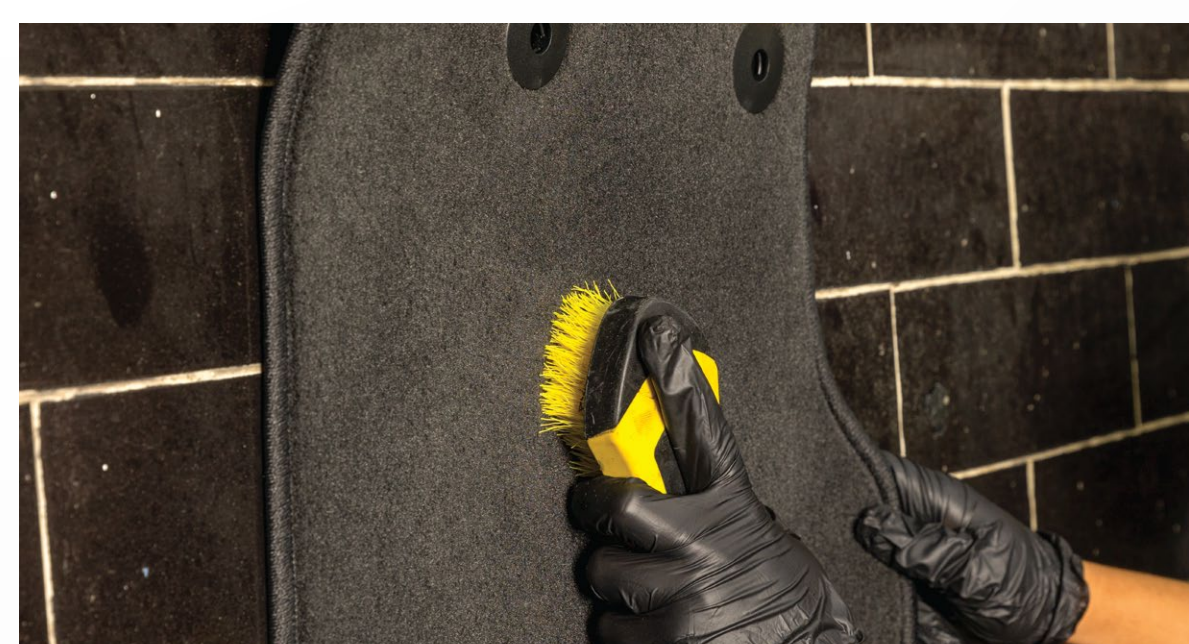

8

Refit all loose mats after cleaning using **R1803 Heavy Duty Carpet Brush**, and **R1833 All Purpose Cleaner 25L**.

VIP INTERIOR CLEANING apply all above steps as well as below
8.1 use Clymer Pump to disinfect the interior of the vehicle.