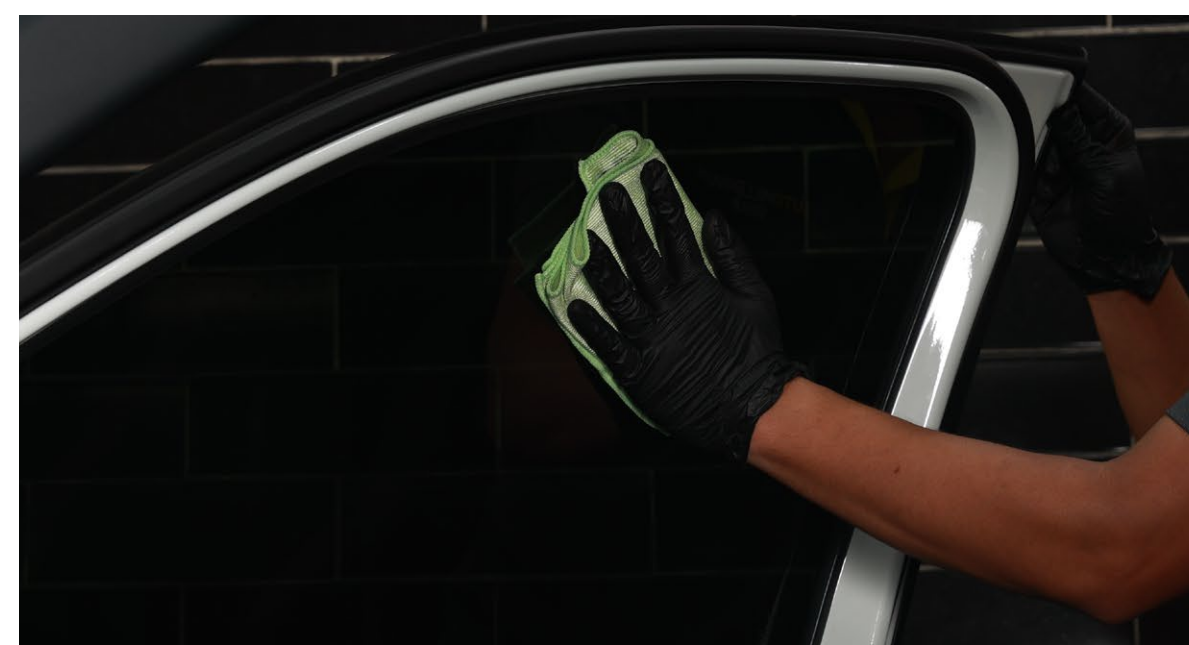

6

- Clean all windows on the inside using **R1858 Glass Cleaning Microfibre Cloth** and **R1856 Glass Cleaner 19L**.