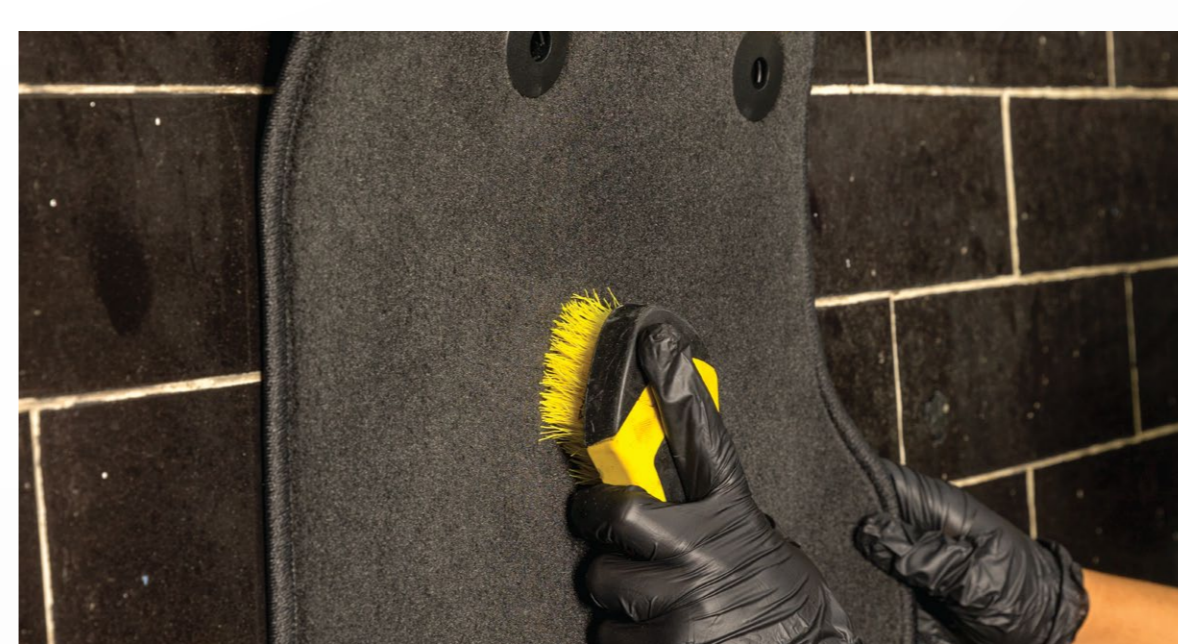

8

- Refit all loose mats after cleaning using **R1803 Heavy Duty Carpet Brush**, and **R2214 All Purpose Cleaner 500ml**.

VIP INTERIOR CLEANING apply all above steps as well as below
8.1 use Clymer Pump to disinfect the interior of the vehicle.