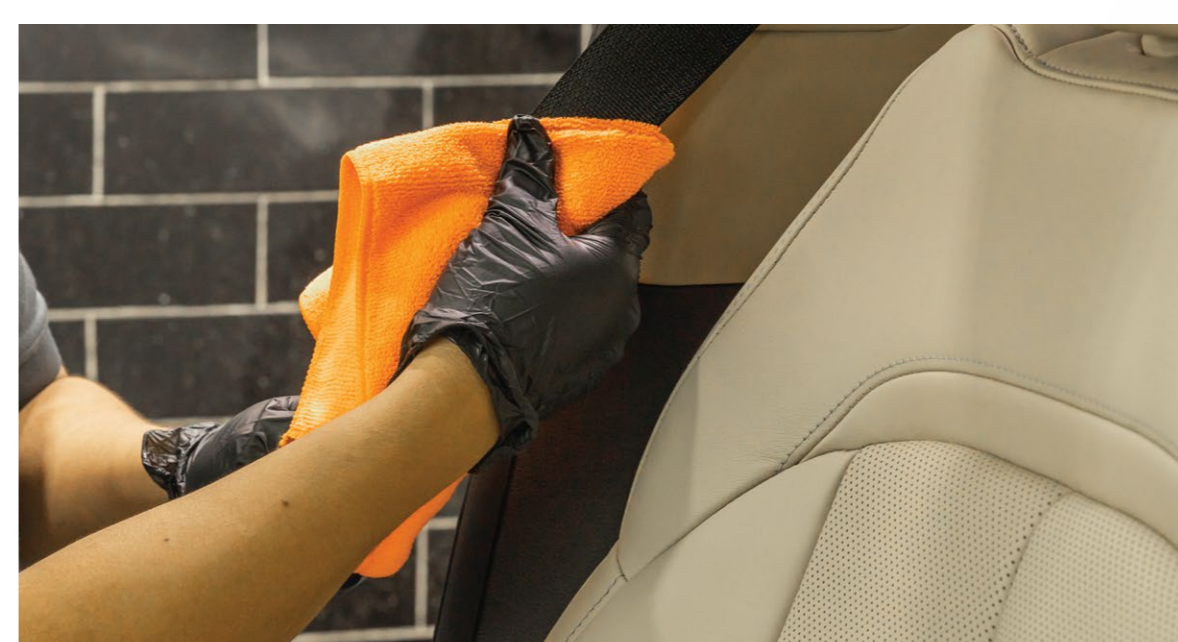

7

- Clean all seats, seat belts and latches using **R1808 Upholstery & Interior Cleaning Sponge**, **R1814 Multi-Purpose Upholstery Brush**, and **R2210 Special Interior Cleaner 500ml**.